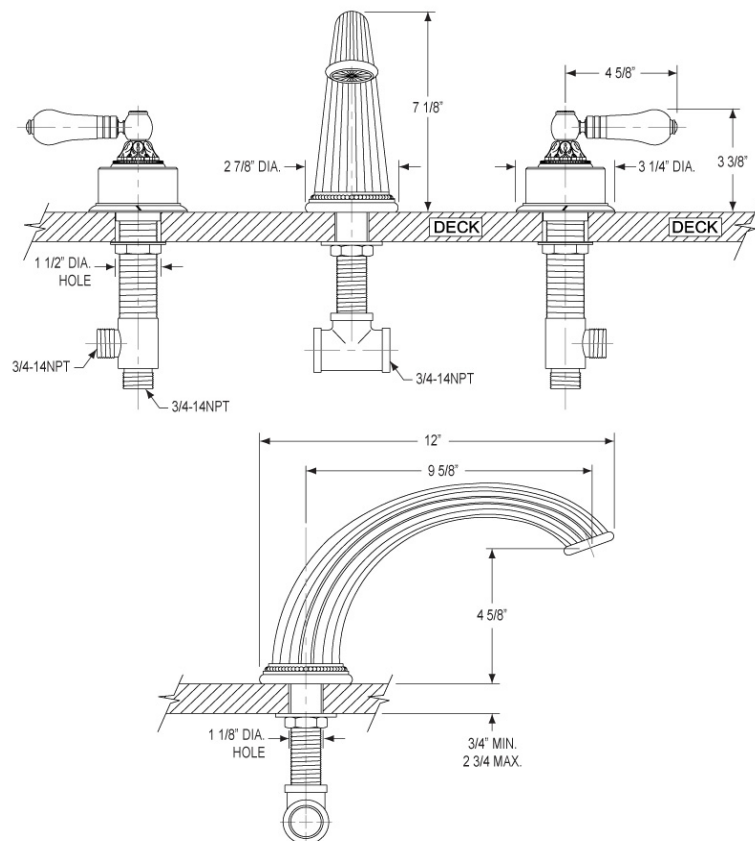

COLOR FINISHES

- Polished Nickel (K1244P_014)
- Satin Nickel (K1244P_015)
- Pewter (K1244P_15A)
- Polished Chrome (K1244P_026)
- Polished Brass (K1244P_003)
- Polished Brass Antiqued (K1244P_007)
- Satin Brass (K1244P_004)
- Polished Gold (K1244P_025)
- Polished Gold Antiqued (K1244P_25D)
- Satin Gold (K1244P_024)
- Satin Gold Antiqued (K1244P_24D)
- Satin Jeweler's Gold (K1244P_24J)
- Old English Brass (K1244P_OEB)
- Antique Brass (K1244P_047)
- Antique Bronze (K1244P_11B)

Image shown may not be in the finish selected